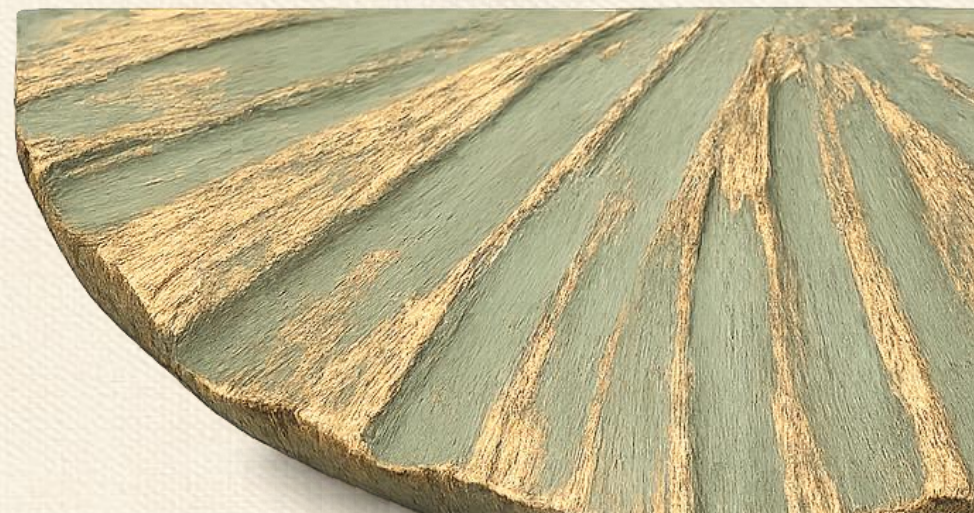

Offered with devotion and respect.

MATERIAL
Mango Wood

SIZE (cm)
(32 x 32 x 18)

ECKS-104| Orluna- Ivory Finish

Halo of light.

MATERIAL
Mango Wood

SIZE (cm)
(32 x 32 x 11)

ECKS-105| Orluna- Walnut Finish

Halo of light.

MATERIAL
Mango Wood

SIZE (cm)
(32 x 32 x 11)

ECKS-106 | Prabha – Harita Finish

Shining light.

MATERIAL
Mango Wood

SIZE (cm)
(32 x 32 x 11)

ECKS-107| Prabha – Kasturi Finish

Shining light.

MATERIAL
Mango Wood

SIZE (cm)
(32 x 32 x 11)

DISCOVER
ELANORA
ELEGANCE CARVED INTO LIVING

BE AMONG THE FIRST

Reserve your access to
ELANORA's limited collection

elanora.me
+971-582972045

ELANORA