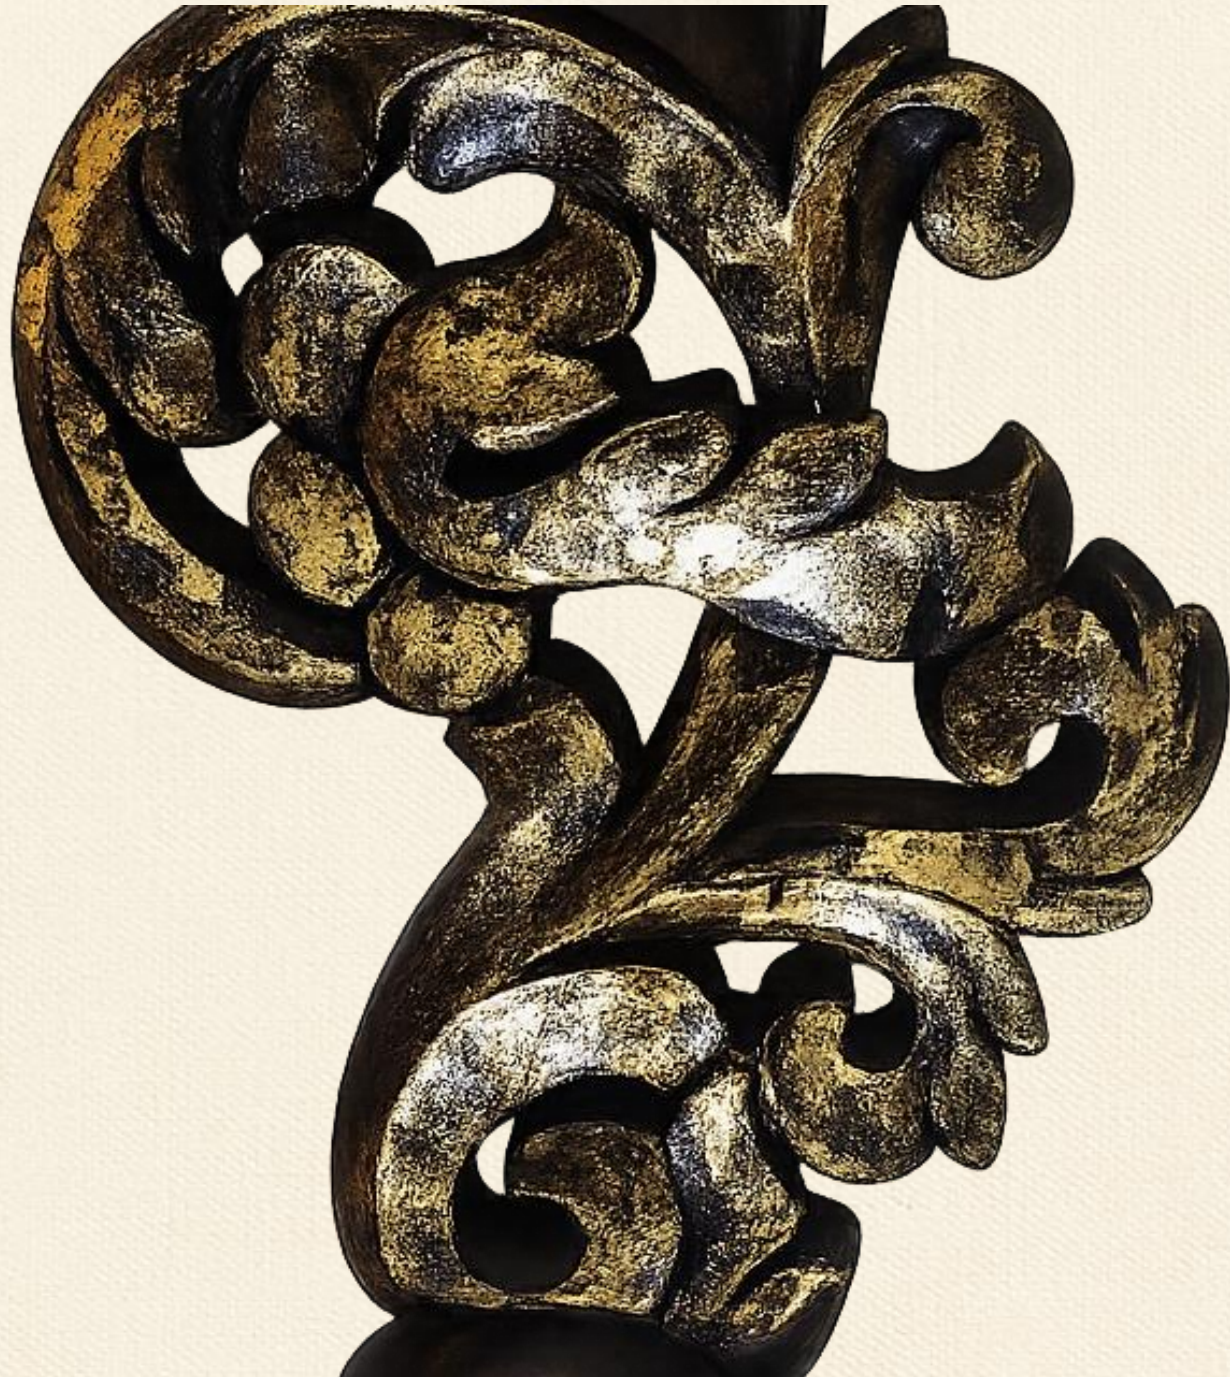

Sculpted in timeless links.

MATERIAL
Mango Wood

SIZE (cm)
(13 x 13 x 31)

ECS-110| Catena -Aure Distress Finish

Sculpted in timeless links.

MATERIAL
Mango Wood

SIZE (cm)
(11 x 11 x 25)

ECS-111| Padma

The lotus.

MATERIAL
Mango Wood

SIZE (cm)
I. (11.5 x 11.5 x 31.5)
II. (12 x 12 x 36.5)
III. (15 x 15 x 44)

ECS-112| Rajavalli

The royal creeper.

MATERIAL
Mango Wood

SIZE (cm)
(16 x 10 x 41)

ECS-113| Stambha

Pillar of the royal palace.

MATERIAL
Mango Wood

SIZE (cm)
I. (13 x 13 x 35.5)
II. (13 x 13 x 45)

ECS-114| Stambhika

The divine post.

MATERIAL
Mango Wood

SIZE (cm)
I. (13 x 13 x 33.5)
II. (13 x 13 x 40.5)

ECS-115| Vamika

Strength, protection, and divine power.

MATERIAL
Mango Wood

SIZE (cm)
(16 x 13 x 42)

DISCOVER
ELANORA
ELEGANCE CARVED INTO LIVING

BE AMONG THE FIRST

Reserve your access to
ELANORA's limited collection

elanora.me
+971-582972045