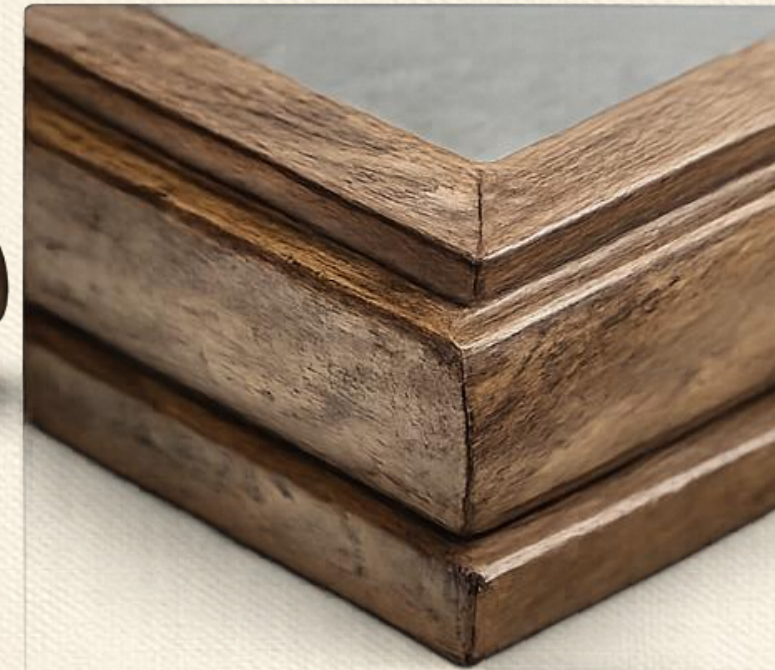

ET-103|Aren