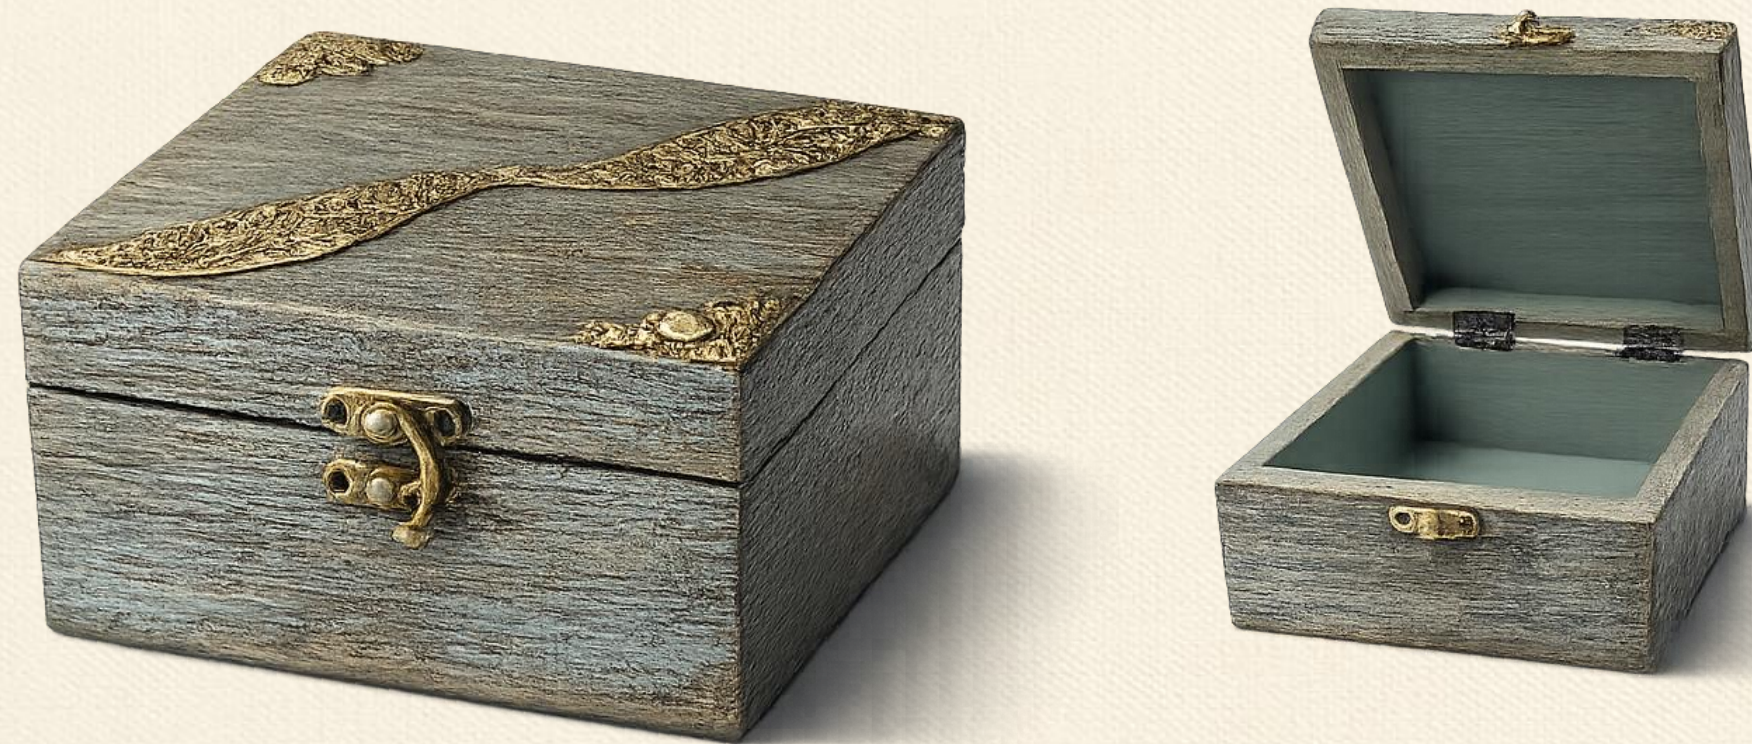

MATERIAL
Indian Rosewood

SIZE (cm)
(35 x 25 x 11)

ETK-102| Kosha

The sacred container.

MATERIAL
Mango Wood

SIZE (cm)
(18.5 x 13 x 8)

ETK-103| Nidhi

Has Sanskrit origins, meaning treasure.

MATERIAL
Mango Wood

SIZE (cm)
(18 x 12 x 9)

ETK-104| Ratna

A precious jewel.

MATERIAL
Mango Wood

SIZE (cm)
(15 x 15 x 5.5)

ETK-105| Shringara

The adornment.